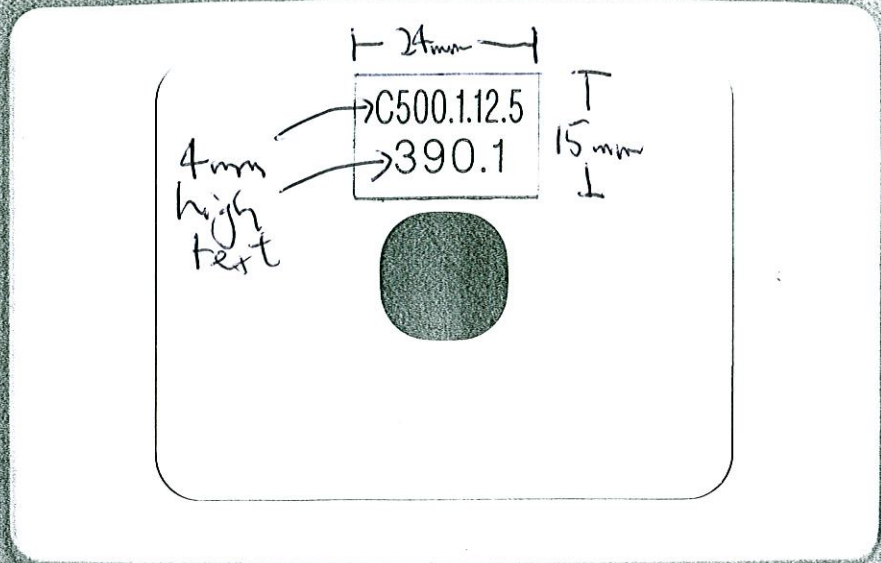

Clipsal 2000 Series

Basic dimensions of label

2 gang is like 2

1 gang labels with 8mm blank between

3 gang is like 3

1 gang labels abutted